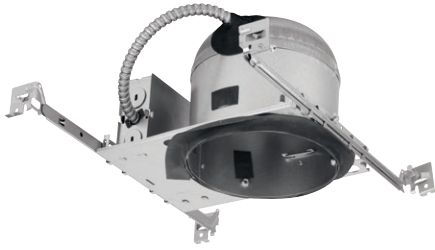

Remodel Air-Tight IC and Non-IC with E26 socket

6" Shallow Recessed

New Construction Air-Tight IC and Non-IC with E26 socket

P806S-N-MD-ICAT

Ceiling Opening: 6" dia.
Plaster Frame: 9-13/32" X 6-5/8"
Pryouts: 7/8"