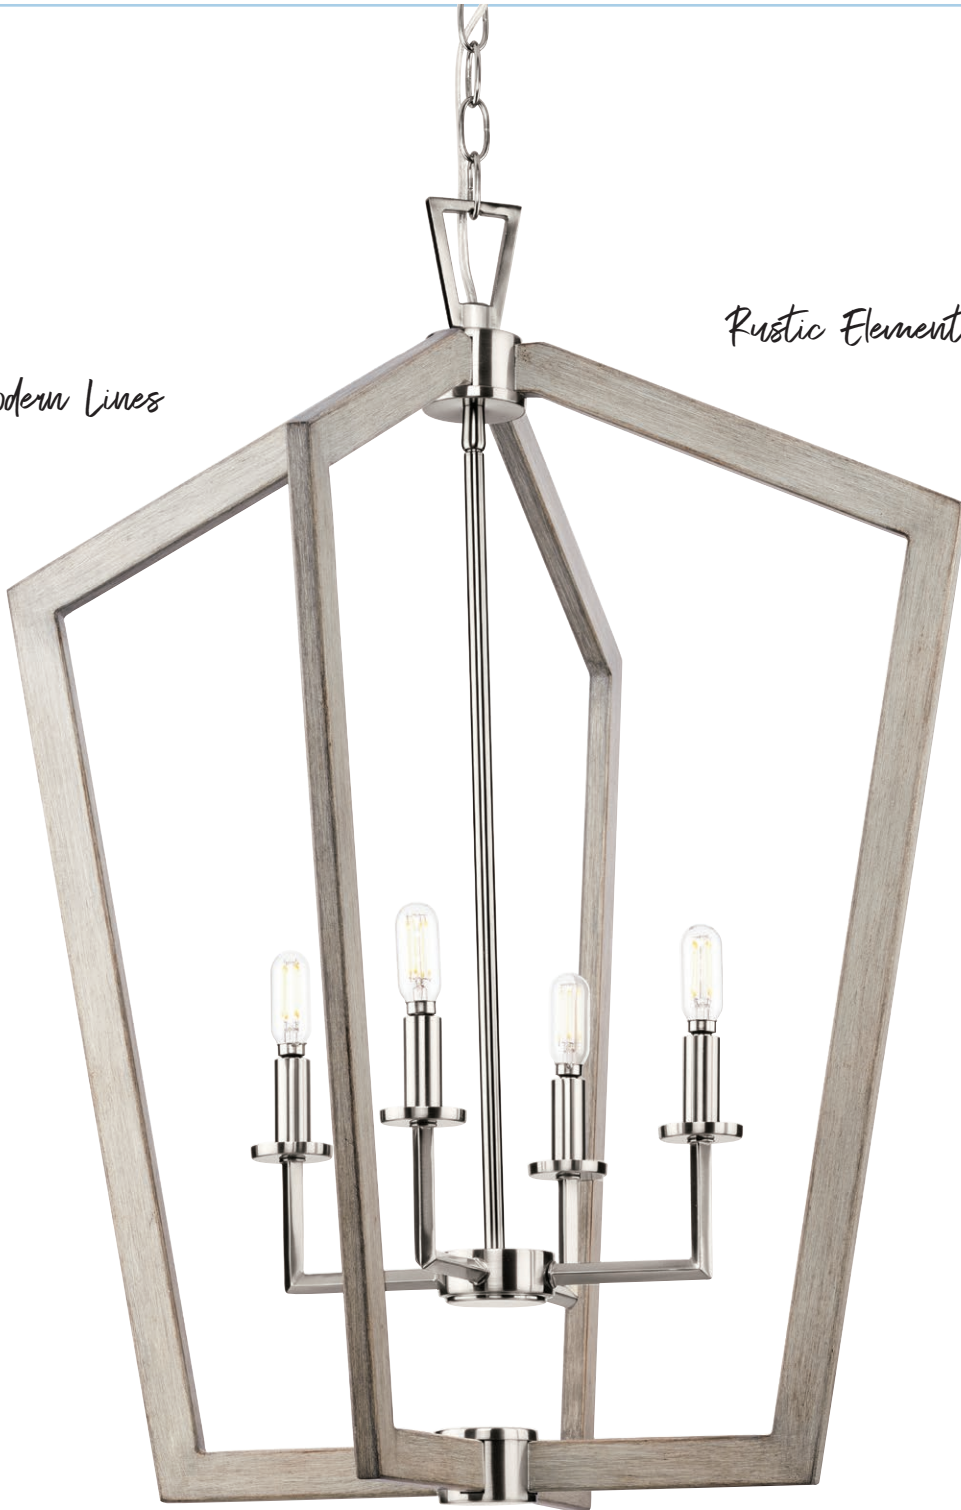

ONE-LIGHT WALL BRACKET

P710109-31M Matte Black
5-1/2" W., 18-1/8" ht.
Extends 4-1/2". H/CTR 9-1/16".
One candelabra base lamp, 60w max.

P350224-31M

P710109-31M

Clean, Modern Lines

Rustic Elements

Casual Style